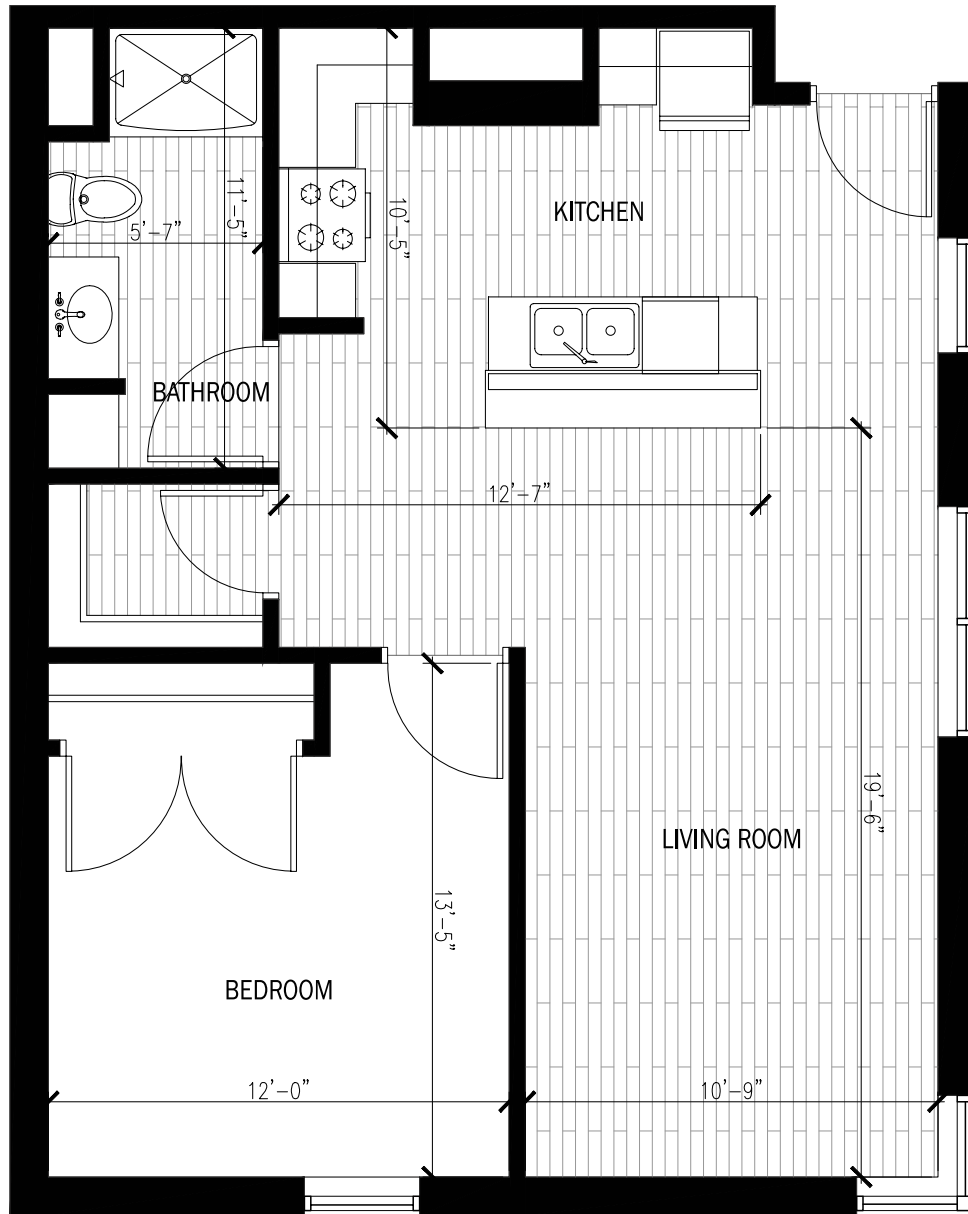

ONE BEDROOM, ONE BATH – APT. 103 • APPX. 745 SQUARE FEET

1402 Regent Street • Madison, WI 53711
Phone: 608.258.4900 • www.LiveAtRegent.com
A Steve Brown Apartments Community

All measurements are approximate and individual units will vary.

ONE BEDROOM, ONE BATH – APT. 105 • APPX. 767 SQUARE FEET

1402 Regent Street • Madison, WI 53711
Phone: 608.258.4900 • www.LiveAtRegent.com
A Steve Brown Apartments Community

All measurements are approximate and individual units will vary.