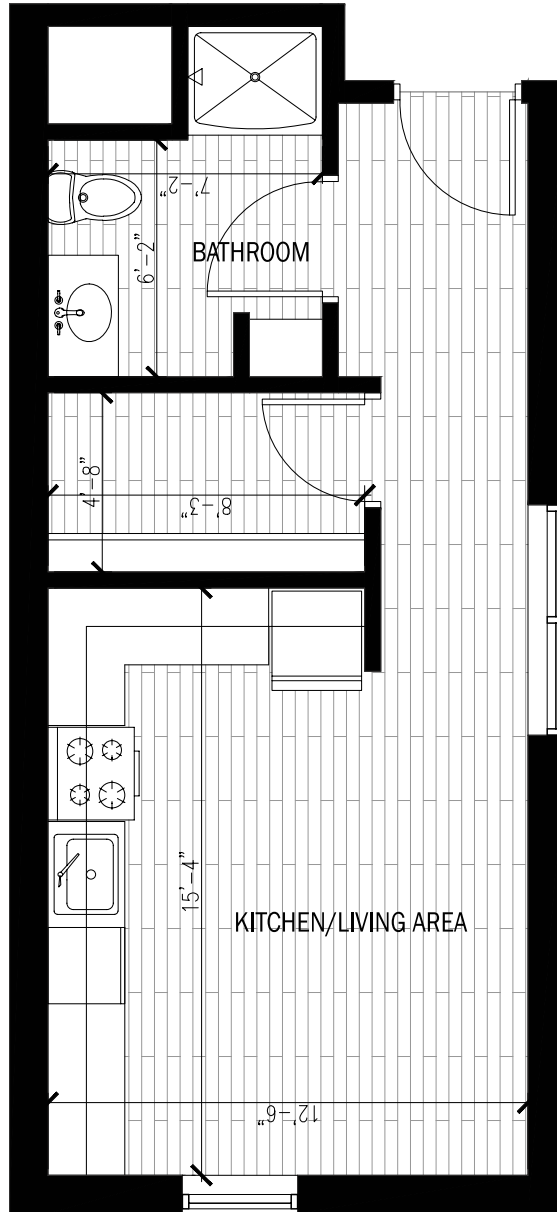

STUDIO, ONE BATH – APT. 102 • APPX. 429 SQUARE FEET

1402 Regent Street • Madison, WI 53711
Phone: 608.258.4900 • www.LiveAtRegent.com
A Steve Brown Apartments Community

All measurements are approximate and individual units will vary.