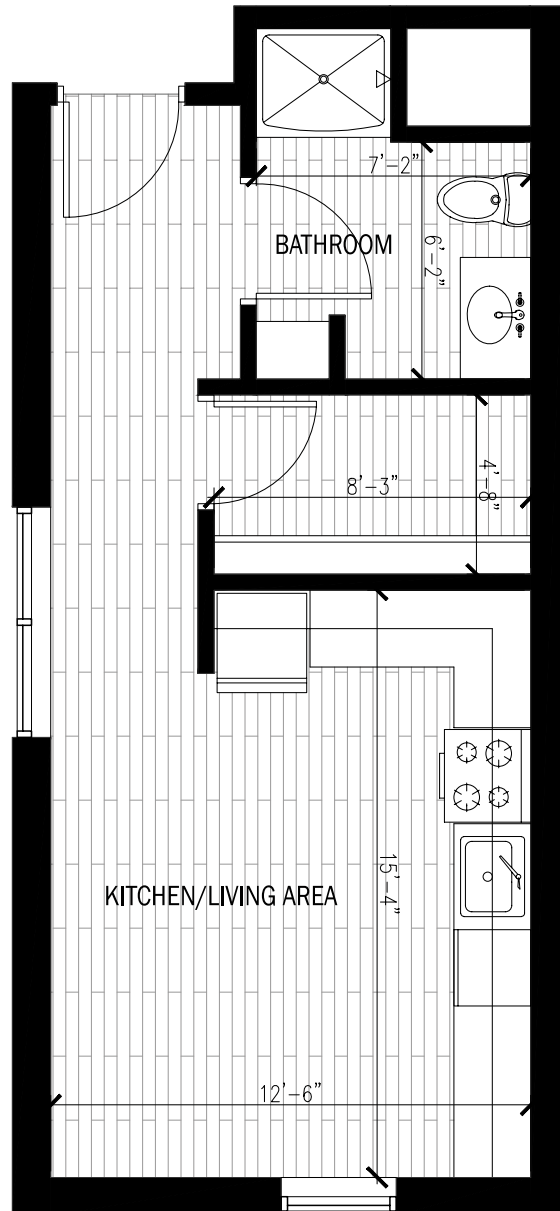

STUDIO, ONE BATH – APT. 104 • APPX. 429 SQUARE FEET

1402 Regent Street • Madison, WI 53711
Phone: 608.258.4900 • www.LiveAtRegent.com
A Steve Brown Apartments Community

All measurements are approximate and individual units will vary.